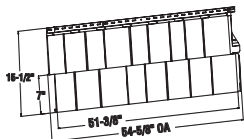

COLORS

556 Cedar Spectrum Shingle Siding†

54 5/8" length
Thickness .100" Nominal
43 lbs. per carton
10 pieces per carton / 1/2 square
7 squares per pallet

† Requires 7/8" pocket accessories.

Standard Colors