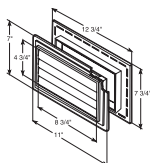

AIRVENT

Air Vent

See color matrix
pg 55

- 18 Sq. In. net free area
- 7" x 11" surface dimensions
- 7-3/4" x 12-3/4" flange dimensions
- 3/4" adjusts to 1-1/4" J-Channel I.D.
- 4 lbs. per carton
- 5 systems per carton