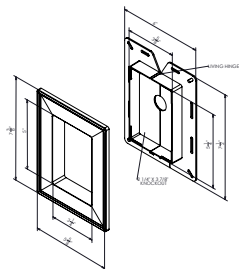

**DESCRIPTION
& PACKAGING**

COLORS

MBLOCK®
Mini J-Block®

Mounting Block

Uses: Doorbells, Electrical Outlets.

6" x 4-3/8" surface dimensions
3/4" adjusts to 1-1/4" J-Channel I.D.
6-7/8" x 5-1/4" flange dimensions:

Scored Knockouts:

1-1/8" diameter round
2-3/8" x 3-3/4" rectangle

3 lbs. per carton
10 pieces per carton

See color matrix
pg 55

MBLOCKR

Split Recessed J-Block®
Mounting Block

Uses: Faucets, Electrical Outlets.

Hinged to fit around existing fixtures.

5-5/8" x 7-3/8" surface dimensions
6" x 7-1/2" flange dimensions
3/4" adjusts to 1-1/4" J-Channel I.D.

Scored Knockout:

2-1/4" x 3-7/8" rectangle

3.4 lbs. per carton
10 pieces per carton

See color matrix
pg 55