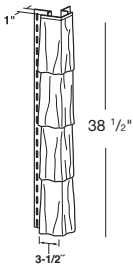

* Upcharge applies.

DESCRIPTION & PACKAGING

COLORS

558 Cedar Spectrum Hand-Split Outside Corner Post

3 1/2" width
 Thickness .100" Nominal
 20 lbs. per carton
 10 pieces per carton
 30 ft. exposure per carton
 18 cartons per pallet