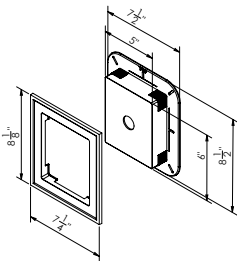

**DESCRIPTION
& PACKAGING**

COLORS

UNIBLOCK
Universal J-Block®
Mounting Block

See color matrix
pg 55

7-1/4" x 8-1/8" surface dimensions
7-1/2" x 8-1/2" flange dimensions
1/2" adjusts to 1-1/4" J-Channel I.D.
Scored Knockouts:
Round: 4" diameter
Rectangle: 2-3/8" x 3-3/4"
6 lbs. per carton
10 pieces per carton