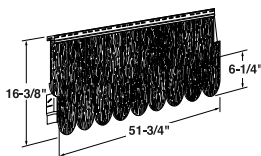

Dark Colors*

Flint

Shaded Colors*

Shaded Cedar, Shaded Gray

559 Cedar Spectrum Round Cut Siding†

51 3/4" length
Thickness .080" Nominal
39 lbs. per carton
12 per carton / 1/2 square
8 squares per pallet

† Requires 7/8" pocket accessories.