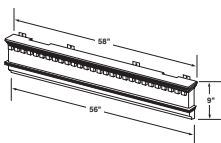

MANTEL

Door Surround Mantel

White (Paintable)

58" length
8 lb. per carton
1 pieces per carton