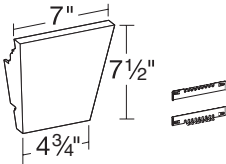

KEYSTN

Keystone
*For use with long length mantel
system window mantel 120*

White (Paintable)

7 - 1/2" height
7" top width
4-3/4" bottom width
1 lb. per carton
1 pieces per carton
(includes mounting hardware)