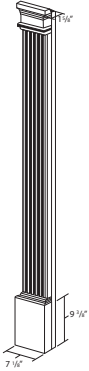

PILASTER144

Pilaster Set
(2 Pilasters, 6 Mounting
Clips, 2 Pilaster Caps, 2
Pilaster Bases)

7-1/2" width
1 pair per carton
144" height
20 lbs. per carton

White (Paintable)