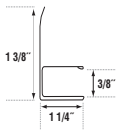

36692

3/8" F-Channel

1 1/4" Face
For use with Triple 4 and Quad 4 Aluminum Soffit

12'0" length
37 lbs. per carton
25 pieces per carton / 300 feet

Almond, Beige, Black, Briarwood, Clay, Cream, Dark Bronze, Flint, Forest, Gray, Hampton Red*, Mist, Musket Brown, Norwegian Wood, Olive*, Pearl, Royal Brown, Scotch Pine, Tan, Teak, Terratone, Thistle*, White