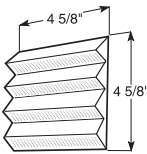

Note: For use with ExVENT

4-5/8" H x 4-5/8" W x 1-3/8" D Size
1 lb. per carton
5 pieces per carton

INTVENT

Soffit Intake/Exhaust Vent

See color matrix
pg 55

Fire Hazard: NEVER use exhaust vent w/screen for dryer ventilation. Flammable buildup on screen can cause fire. Always use a vent that is specifically designed for dryer appliances.
Uses: Soffit Applications, Kitchen Exhaust, Bathroom Exhaust.