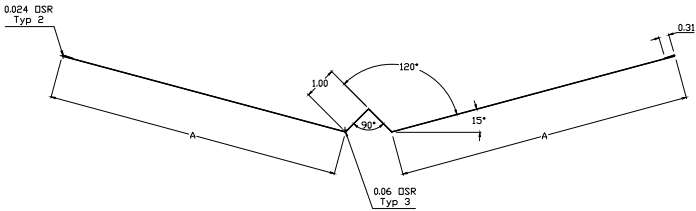

ROOFING ACCESSORIES

W-VALLEY

Product Code	Description	Width	Length	Material	Finish	Nominal Thickness / Gauge	Pcs/Ctn	Lbs/Ctn	Color Group
WV18H	18" W-Valley Hemmed	18"	10'	Aluminum	Alumalure 2000	0.019	150	525	1
WV18S	18" W-Valley Galv Unhemmed	18"	10'	Galvanized Steel	Polyester	0.016	150	1260	1
WV18HS	18" W-Valley Hemmed Galv	18"	10'	Galvanized Steel	Polyester	0.016	150	1260	1
WV18HRS	18" W-Valley Hemmed Ribbed Galv	18"	10'	Galvanized Steel	Polyester	0.016	150	1260	1
WV20H	20" W-Valley Hemmed	20"	10'	Aluminum	Alumalure 2000	0.019	150	585	1
WV20S	20" W-Valley Galv Unhemmed	20"	10'	Galvanized Steel	Polyester	0.016	150	1400	1
WV20HS	20" W-Valley Hemmed Galv	20"	10'	Galvanized Steel	Polyester	0.016	150	1400	1
WV20HRS	20" W-Valley Hemmed Ribbed Galv	20"	10'	Galvanized Steel	Polyester	0.016	150	1400	1
WV24H	24" W-Valley Hemmed	24"	10'	Aluminum	Alumalure 2000	0.019	150	705	1
WV24S	24" W-Valley Galv Unhemmed	24"	10'	Galvanized Steel	Polyester	0.016	150	1680	1
WV24HS	24" W-Valley Hemmed Galv	24"	10'	Galvanized Steel	Polyester	0.016	150	1680	1
WV24HRS	24" W-Valley Hemmed Ribbed Galv	24"	10'	Galvanized Steel	Polyester	0.016	150	1680	1

Color Group 0 | Mill, White/Black, Royal Brown/Terra Bronze

Color Group 1 | Mill, White, Black, Royal Brown, Terra Bronze