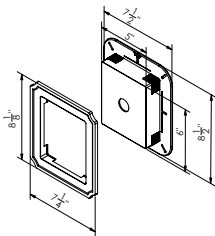

See color matrix
pg 55

7-1/4" x 8-1/8" surface dimensions
7-1/2" x 8-1/2" flange dimensions
1/2" adjusts to 1-1/4" J-Channel I.D.
Scored Knockouts:
Round: 4" diameter
Rectangle: 2-3/8" x 3-3/4"
6 lbs. per carton
10 pieces per carton