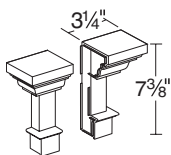

BRKENDCAP

Brick Endcaps

White (Paintable)

For use with window mantel 120

7-3/8" height
3-1/4" width
3 lbs. per carton
2 pieces per carton
(includes styrene adhesive)