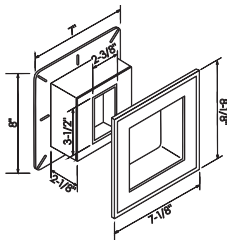

**DESCRIPTION
& PACKAGING**

COLORS

EBLOCK

UL® Electrical Block
*Includes electrical box and
mounting block. Can be used with
insulated siding.*

See color matrix
pg 55

7 1/8" x 7 3/4"
Siding Receiver: 3/4" - 1-1/4" in 1/8" increments
Scored Knockouts
1 lb. per carton
1 piece per carton