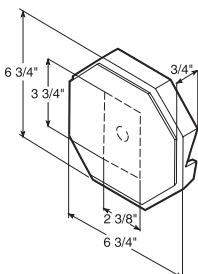

EZBLK080

Octagon Surface Mount
(Double 4" or Double 5")
*Uses: Light Fixtures, Electrical
Outlet Receptacles, Water Faucets.*

See color matrix
pg 55

6-3/4" x 6-3/4" surface dimensions
3/4" projection
Scored Knockouts:
1" diameter round
2-3/8" x 3-3/4" rectangle
4 lbs. per carton
10 pieces per carton