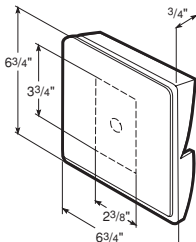

See color matrix
pg 55

**DESCRIPTION
& PACKAGING**

COLORS

EBLOCK

UL[®] Electrical Block
*Includes electrical box and
mounting block. Can be used with
insulated siding.*

See color matrix
pg 55

7 1/8" x 7 3/4"
Siding Receiver: 3/4" - 1-1/4" in 1/8" increments
Scored Knockouts
1 lb. per carton
1 piece per carton