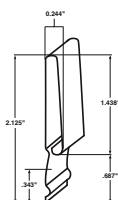

36604

Gable Trim

12'0" length
16.9 lbs. per carton
20 pieces per carton / 200 feet

Black, Briarwood, Cream,
Dark Bronze, Forest,
Musket Brown, Royal
Brown, Tan, Terratone,
White