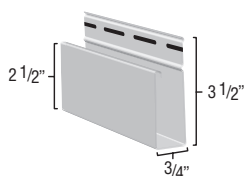

10'0" length
49.22 lbs. per carton
40 pieces per carton / 400 feet
27 cartons per crate

N / A

40029

Wide Flange J-Channel Pebble Finish

12'6" length
55 lbs. per carton
20 pieces per carton / 250 feet
24 cartons per crate