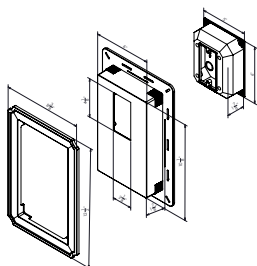

JMEOBLOCKSC

Large J-Block® Mounting
Block with UL Electrical Box
Offset Scroll*

See color matrix
pg 55

*Includes UL approved black electrical box

8-3/8" x 12-1/2" surface dimensions
1-7/8" flange
6" x 10-1/8" base dimensions
1/2" adjusts to 1-1/4" J-Channel I.D.
Can be used with insulated siding
4.5 lbs. per carton
4 pieces per carton