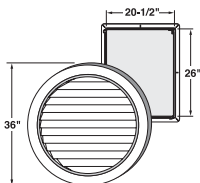

RDGV36

36" Round Gable Vent

See color matrix
pg 55

3/4" – 1-1/4" in 1/8" increments siding receiver
1-1/2" thickness
277.1 Sq. In. net free area
9 lbs. per carton
1 system per carton