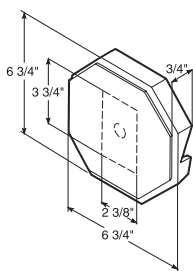

**DESCRIPTION
& PACKAGING**

COLORS

EZBLK110

Octagon Surface Mount
(Dutch Lap)

See color matrix
pg 55

*Uses: Light Fixtures, Electrical
Outlet Receptacles, Water Faucets.*

6-3/4" x 6-3/4" surface dimensions

3/4" projection

Scored Knockouts:

1" diameter round

2-3/8" x 3-3/4" rectangle

4 lbs. per carton

10 pieces per carton