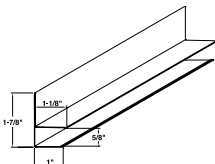

3SF58

5/8" F-Channel

12'0" length
20 lbs. per carton
25 pieces per carton / 300 feet

White, Musket Brown