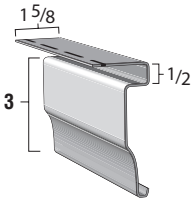

COLORS

367

Frieze Back Plate Pebble Finish

12'6" length
44.51 lbs. per carton
24 pieces per carton / 300 feet
44 cartons per crate

Standard Color
White

328

One Piece Wide Crown Mold Pebble Finish

12'6" length
46.46 lbs. per carton
24 pieces per carton / 300 feet
20 cartons per crate