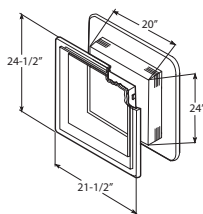

DESCRIPTION & PACKAGING

COLORS

METERLG

Large Meter Base J-Block®

*Uses: Hose Racks,
Electrical Meter Bases*

20" x 24" surface dimensions
21-1/2" x 24-1/2" flange dimensions
1/2" adjusts to 1-1/4" J-Channel I.D.
4 lbs. per carton
1 pieces per carton

See color matrix
pg 55