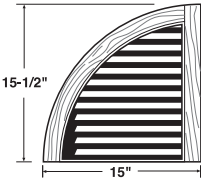

ARCH15LV

Open Louvered Arch Top
Note: Applies to 15" width shutters only.

Nominal 15" wide
High-density copolymer
Baked-on acrylic finish
1 pair carton
3 lbs. per carton

(33) Black, (99) Blackwatch Green, (41) Blue, (59) Brown, (BLU) Coastal Blue, (IJ) Dark Berry, (95) Dark Navy, (56) Dark Spruce, (16) Gray, (55) Green, (52) Pebblestone Clay, (PE) Peppercorn, (38) Red, (CRM) Sand Dollar, (93) Spanish Moss, (SL) Terra Brown, (SK) Vineyard Red, (11) White, (58) Winestone