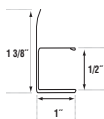

36692

3/8" F-Channel

1 1/4" Face
For use with Triple 4 and Quad 4 Aluminum Soffit

12'0" length
37 lbs. per carton
25 pieces per carton / 300 feet

Almond, Beige, Black, Briarwood, Clay, Cream, Dark Bronze, Flint, Forest, Gray, Hampton Red*, Mist, Musket Brown, Norwegian Wood, Olive*, Pearl, Royal Brown, Scotch Pine, Tan, Teak, Terratone, Thistle*, White