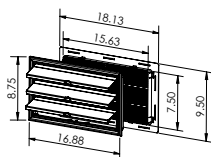

FVENT

Foundation Vent

See color matrix
pg 55

- 8 3/4" x 17" surface dimensions
- 9-1/2" x 18-1/4" flange dimensions
- 3/4" adjusts to 1-1/4" J-Channel I.D.
- 48 Square In. net free area
- 11 lbs. per carton
- 10 pieces per carton