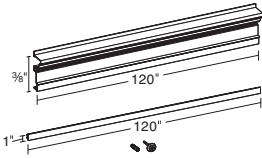

MANTEL120

Long Length Mantel
System

White (Paintable)

7-3/8" face height
120" length
Plain Cover Strip:
1" height
.139" thickness
120" length
1 mantel system carton
15 lbs. per carton

Mantel System includes:
1 – mantel (120")
1 – plain cover strip
(120")
16 – (8) anchors and
(8) screws/washers