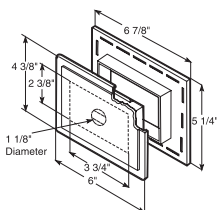

**DESCRIPTION
& PACKAGING**

COLORS

MBLOCK®
Mini J-Block®

Mounting Block

Uses: Doorbells, Electrical Outlets.

6" x 4-3/8" surface dimensions
3/4" adjusts to 1-1/4" J-Channel I.D.
6-7/8" x 5-1/4" flange dimensions:

Scored Knockouts:

1-1/8" diameter round
2-3/8" x 3-3/4" rectangle

3 lbs. per carton
10 pieces per carton

See color matrix
pg 55

MBLOCKR

Split Recessed J-Block®
Mounting Block

Uses: Faucets, Electrical Outlets.

Hinged to fit around existing fixtures.

5-5/8" x 7-3/8" surface dimensions
6" x 7-1/2" flange dimensions
3/4" adjusts to 1-1/4" J-Channel I.D.

Scored Knockout:

2-1/4" x 3-7/8" rectangle

3.4 lbs. per carton
10 pieces per carton

See color matrix
pg 55