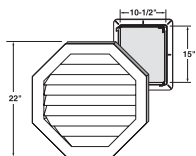

OCTGV

22" Octagonal Gable Vent

See color matrix
pg 55

3/4" – 1-1/4" in 1/8" increments siding receiver
1-1/2" thickness
49.5 Sq. In. net free area
5 lbs. per carton
1 system per carton