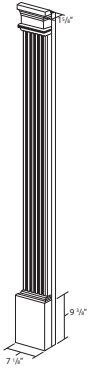

DESCRIPTION & PACKAGING

COLORS

PILASTER96

Pilaster Set
(2 Pilasters, 6 Mounting
Clips, 2 Pilaster Caps, 2
Pilaster Bases)

7-1/2" width
1 pair per carton
96" height
15 lbs. per carton

White (Paintable)