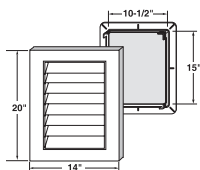

RECTGV
14" x 20" Rectangular
Gable Vent

See color matrix
pg 55

3/4" – 1-1/4" in 1/8" increments siding receiver
1-1/2" thickness
23.29 Sq. In. net free area
4 lbs. per carton
1 system per carton