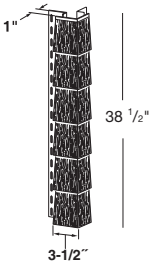

571 Cedar Spectrum Perfection Corner Post Triple 5"

31" length
Thickness .080" Nominal
19.50 lbs. per carton
10 pieces per carton
31" l x 1" projection
x 3-1/2" w

Standard Colors

White, Almond, Amber,
Bayou, Clay, Cream, Flint,
Gray, Hampton Red,
Hazelnut, Olive, Palm,
Pearl, Pewter, Sagebrook,
Shaded Cedar, Shaded
Grey, Shadow, Tan, Teak,
Thistle, Wedgewood

* Upcharge applies.