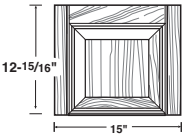

PLY GEM SHUTTERS

DESCRIPTION & PACKAGING

COLORS

TRANRP15

Raised Panel Transom Top
Note: Applies to 15" width shutters only.

Nominal 15" wide
High-density copolymer
Baked-on acrylic finish
1 pair carton
3 lbs. per carton

(33) Black, (99) Blackwatch Green, (41) Blue, (59) Brown, (BLU) Coastal Blue, (IJ) Dark Berry, (95) Dark Navy, (56) Dark Spruce, (16) Gray, (55) Green, (52) Pebblestone Clay, (PE) Peppercorn, (38) Red, (CRM) Sand Dollar, (93) Spanish Moss, (SL) Terra Brown, (SK) Vineyard Red, (11) White, (58) Winestone