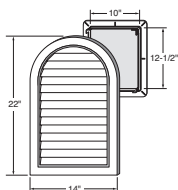

3/4" – 1-1/4" in 1/8" increments siding receiver
1-1/2" thickness
49.5 Sq. In. net free area
5 lbs. per carton
1 system per carton

HRDGV

34" x 22" Half-Round Gable Vent

See color matrix
pg 55

3/4" – 1-1/4" in 1/8" increments siding receiver
1-1/2" thickness
80.46 Sq. In. net free area
8 lbs. per carton
1 system per carton