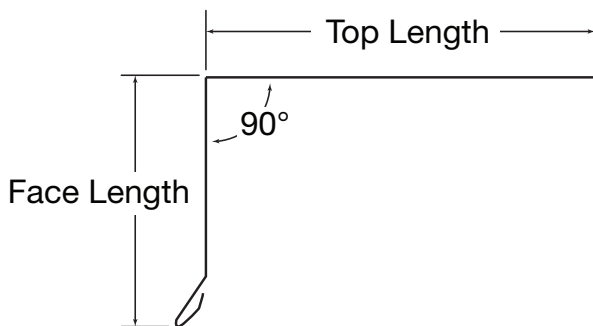

ROOFING ACCESSORIES

SQUARE DRIP / GUTTER APRON

Product Code	Description	Face Length	Top Length	Part Length	Material	Finish	Nominal Thickness / Gauge	Pcs/ Ctn	Lbs/ Ctn	Color Group
SD1515H	Sq Drip 1-1/2x1-1/2 Heavy	1-1/2"	1-1/2"	10'	Aluminum	Alumalure 2000	0.019	25	20.5	1
SD2025H	Sq Drip 2x2-1/2 Heavy	2"	2-1/2"	10'	Aluminum	Alumalure 2000	0.016	25	25.2	1
SD2025S	Sq Drip 2x2-1/2 Galvanized	2"	2-1/2"	10'	Galvanized Steel	Polyester	0.016	25	57.4	2

Product Code	Description	Face Length	Top Length	Part Length	Material	Finish	Nominal Thickness / Gauge	Pcs/ Ctn	Lbs/ Ctn	Color Group
GA2029H	Apron 2x2-7/8" Heavy	2"	2-7/8"	10'	Aluminum	Alumalure 2000	0.019	25	25.2	5
GA2029S	Apron 2x2-7/8" Galvanized	2"	2-7/8"	10'	Galvanized Steel	Polyester	0.016	25	57.4	3