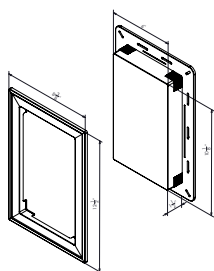

See color matrix
pg 55

JMBLOCK

Large J-Block® Mounting Block

*Uses: Light Fixtures, Mailboxes,
House Numbers.*

Does not include electrical box
8-3/8" x 12-1/2" surface dimensions
1-1/2" flange
6" x 10-1/8" base dimensions
1/2" adjusts to 1-1/4" J-Channel I.D.
Can be used with insulated siding
4 lbs. per carton
5 pieces per carton