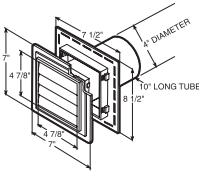

PLY GEM MOUNTING BLOCKS & VENTS AND GABLE VENTS

DESCRIPTION & PACKAGING

COLORS

EXVENT

Louvered Exhaust
VentBlock

See color matrix
pg 55

7" x 7" surface dimensions
8-1/2" x 7-1/2" flange dimensions
3/4" adjusts to 1-1/4" J-Channel I.D.
10" tube length
4" tube diameter:
1 lb. per carton
1 system per carton