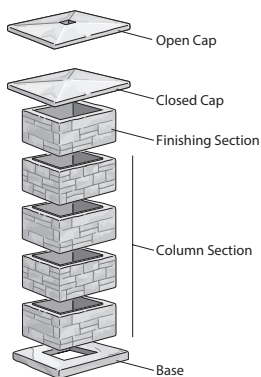

MORTARLESS OFFERING

COLOR OPTIONS

Mystic	8078
Shenandoah	8057

The Column

Open Cap

Part #	Carton Weight	Dimensions	Pcs. per Carton	Cartons per Pallet
75516413	33 lbs.	2 1/4" h - 18" sq.	1	20

Closed Cap

Part #	Carton Weight	Dimensions	Pcs. per Carton	Cartons per Pallet
75516313	35 lbs.	2 1/4" h - 18" sq.	1	20

Finishing Section (capping)

Part #	Carton Weight	Dimensions	Pcs. per Carton	Cartons per Pallet
75516613	30 lbs.	5 7/8" h - 14 1/2" sq.	1	20

Column Section

Part #	Carton Weight	Dimensions	Pcs. per Carton	Cartons per Pallet
75516513	30 lbs.	5 3/4" h - 14 1/2" sq.	1	20

Base

Part #	Carton Weight	Dimensions	Pcs. per Carton	Cartons per Pallet
75514913	32 lbs.	2 1/4" h - 15 1/2" sq.	1	20

NOTE: The Column is constructed in square-shaped sections. This modular system allows for custom height.