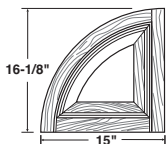

ARCH15RP

Raised Panel Arch Top *Note: Applies to 15" width shutters only.*

Nominal 15" wide
High-density copolymer
Baked-on acrylic finish
1 pair carton
3 lbs. per carton

(33) Black, (99) Blackwatch Green, (41) Blue, (59) Brown, (BLU) Coastal Blue, (IJ) Dark Berry, (95) Dark Navy, (56) Dark Spruce, (16) Gray, (55) Green, (52) Pebblestone Clay, (PE) Peppercorn, (38) Red, (CRM) Sand Dollar, (93) Spanish Moss, (SL) Terra Brown, (SK) Vineyard Red, (11) White, (58) Winestone