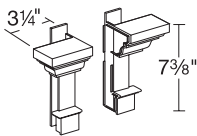

DESCRIPTION & PACKAGING

COLORS

SDGENDCAP

Siding Endcaps

White (Paintable)

For use with window mantel 120

7-3/8" height
3-1/4" width
3 lbs. per carton
2 pieces per carton
(includes styrene adhesive)