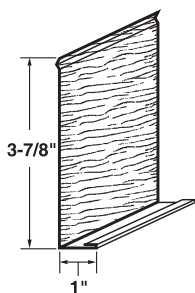

**DESCRIPTION
& PACKAGING**

COLORS

F4SWG

Woodgrain Embossed
4" Fascia Trim

Description
• textured coating, SMP
• 28g G60 Steel
• 10' length

Package Information
20 pieces/carton
55 lbs./carton

White
Dark Bronze
Musket Brown
Pebblestone Clay
Wicker