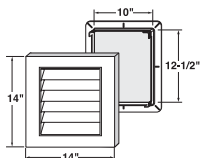

SQGV1414
14" Square Gable Vent

See color matrix
pg 55

3/4" – 1-1/4" in 1/8" increments siding receiver
1-1/2" thickness
33.59 Sq. In. net free area
3 lbs. per carton
1 system per carton