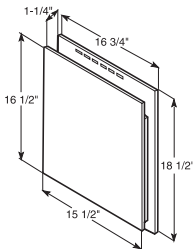

METER
Meter Base J-Block®
*Uses: Hose Racks, Electrical
Meter Bases.*

See color matrix
pg 55

16-1/2" x 15-1/2" surface dimensions
18-1/2" x 16-3/4" flange dimensions
1-1/4" J-Channel I.D.
10 lbs. per carton
5 pieces per carton