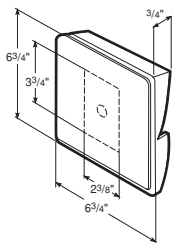

EZBLK070

Square Surface Mount
(Dutch Lap)

See color matrix
pg 55

*Uses: Light Fixtures, Electrical Outlet
Receptacles, Water Faucets.*

6-3/4" x 6-3/4" surface dimensions

3/4" projection

Scored Knockouts:

1" Diameter round

2-3/8" x 3-3/4" rectangle

4 lbs. per carton

10 pieces per carton