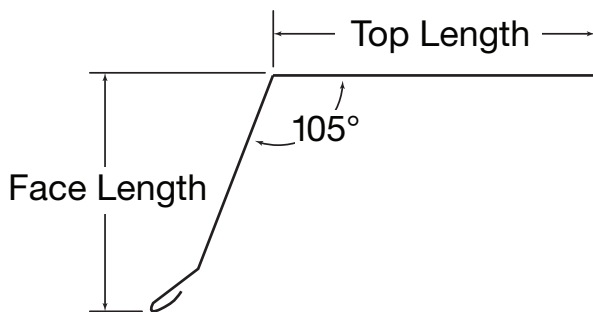

Color Group 1	White, Black, Dark Bronze, Musket Brown, Pebblestone Clay, Royal Brown, Terra Bronze
Color Group 2	Mill, White, Black, Dark Bronze, Musket Brown, Pebblestone Clay, Royal Brown, Terra Bronze
Color Group 3	Mill, White, Almond, Black, Cameo, Charcoal Grey, Desert Sand, Jefferson Tan, Montana Suede, Pebblestone Clay, Royal Brown, Sandtone, Terra Bronze, Wicker
Color Group 4	White, Almond, Black, Cameo, Dark Bronze, Musket Brown, Pebblestone Clay, Royal Brown, Terra Bronze, Wicker
Color Group 5	White, Almond, Black, Cameo, Charcoal Grey, Cream, Dark Bronze, Desert Sand, Evergreen, Jefferson Tan, Linen, London Brown, Montana Suede, Musket Brown, Pebblestone Clay, Royal Brown, Rugged Canyon, Russet Red, Sandtone, Silver Grey, Terra Bronze, Victorian Grey, Wicker