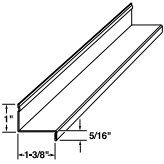

METAL ACCESSORIES

DESCRIPTION & PACKAGING

COLORS

36606
Window Head Flashing
12'6" length
16.8 lbs. per carton
20 pieces per carton
Smooth Finish
two-coat acylic finish

Black, Briarwood, Clay, Cream, Dark Bronze, Forest, Hampton Red, Musket Brown, Norwegian Wood, Royal Brown, Scotch Pine, Tan, Terratone, White