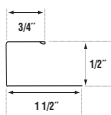

36713

1/2" J-Channel

12'0" length
17 lbs. per carton
25 pieces per carton / 300 feet

Almond, Beige, Black,
Briarwood, Clay, Cream,
Dark Bronze, Flint, Forest,
Gray, Mist, Musket Brown,
Pearl, Royal Brown, Tan,
Terratone, White