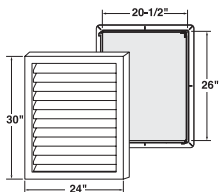

RECTGV2430
24" x 30" Rectangular
Gable Vent

See color matrix
pg 55

3/4" – 1-1/4" in 1/8" increments siding receiver
1-1/2" thickness
181.2 Sq. In. net free area
9 lbs. per carton
1 system per carton