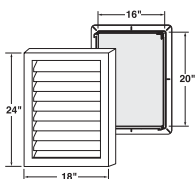

RECTGV1824
18" x 24" Rectangular
Gable Vent

See color matrix
pg 55

3/4" – 1-1/4" in 1/8" increments siding receiver
1-1/2" thickness
92.88 Sq. In. net free area
6 lbs. per carton
1 system per carton