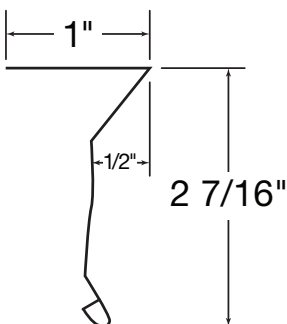

ROOFING ACCESSORIES QUICK DRIP / GRAVEL STOP

Product Code	Description	Face Length	Top Length	Part Length	Material	Finish	Nominal Thickness / Gauge	Pcs/ Ctn	Lbs/ Ctn	Color Group
QD2410H12	Quick Drip 2-7/16x1x12' Heavy	2-7/16"	1"	12'	Aluminum	Alumalure 2000	0.019	25	20.5	5

Product Code	Description	Face Length	Top Length	Part Length	Material	Finish	Nominal Thickness / Gauge	Pcs/ Ctn	Lbs/ Ctn	Color Group
3GS4040XH	Gravel Stop 4x4 Extra Heavy	4"	4"	10'	Aluminum	Alumalure 2000	0.024	25	25.2	1