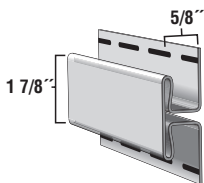

330

5/8" H-Mold Pebble Finish

12'6" length
55.83 lbs. per carton
24 pieces per carton / 300 feet
20 cartons per crate

Standard Colors

Almond, Tan, White

Dark Color

Clay