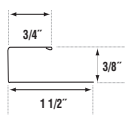

36690

3/8" J-Channel

12'0" length
16.8 lbs. per carton
25 pieces per carton / 300 feet

Almond, Beige, Black,
Briarwood, Clay, Cream,
Dark Bronze, Flint, Forest,
Gray, Hampton Red*, Mist,
Musket Brown, Norwegian
Wood, Olive*, Pearl, Royal
Brown, Scotch Pine, Tan,
Terratone, Teak, Thistle*,
White