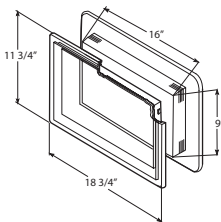

UNIBLOCKXL
Large J-Block®
Mounting Block

See color matrix
pg 55

9" x 16" surface dimensions
11-3/4" x 18-3/4" flange dimensions
1-1/4" J-Channel I.D.
1/2" adjusts to 1-1/4" J-Channel I.D.
Scored Knockouts:
Round: 4" diameter
Rectangle: 2-3/8" x 3-3/4"
5 lbs. per carton
4 pieces per carton