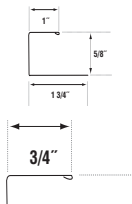

METAL ACCESSORIES

DESCRIPTION & PACKAGING

COLORS

36693

5/8" J-Channel

12'0" length
22.5 lbs. per carton
25 pieces per carton / 300 feet

Almond, Briarwood, Clay, Cream, Flint, Gray, Musket Brown, Pearl, Tan, Teak, Thistle, White