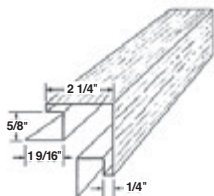

**DESCRIPTION
& PACKAGING**

COLORS

OCPSWG

1 Piece Woodgrain Outside Corner Post

1. Description
2. textured coating, SMP
   - 28g G60 Steel
   - 10'0" length

Package Information
10 pieces/carton
67 lbs./carton