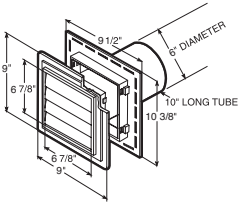

EXVENT6

6" Louvered Exhaust Vent

See color matrix
pg 55

9" x 9" surface dimensions
9.5" x 10.365" flange dimensions
3/4" adjusts to 1-1/4" J-Channel I.D.
17.6 sq. in. free area
10" tube length
6" tube diameter:
1.2 lb. per carton
1 system per carton

INTAKE

Intake Louver

See color matrix
pg 55