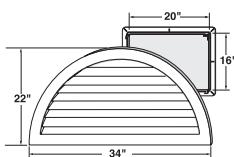

HRDGV

34" x 22" Half-Round Gable Vent

See color matrix
pg 55

3/4" – 1-1/4" in 1/8" increments siding receiver
1-1/2" thickness
80.46 Sq. In. net free area
8 lbs. per carton
1 system per carton