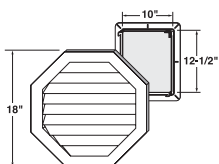

OCTGV18

18" Octagon Gable Vent

See color matrix
pg 55

3/4" – 1-1/4" in 1/8" increments siding receiver
1-1/2" thickness
49.72 Sq. In. net free area
3 lbs. per carton
1 system per carton