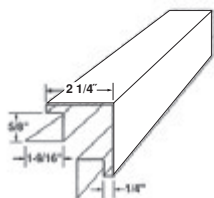

OCPSSM

1 Piece Smooth Outside Corner Post

1. Description
2. textured coating, SMP
   - 28g G60 Steel
   - 10'0" length

Package Information
10 pieces/carton
67 lbs./carton