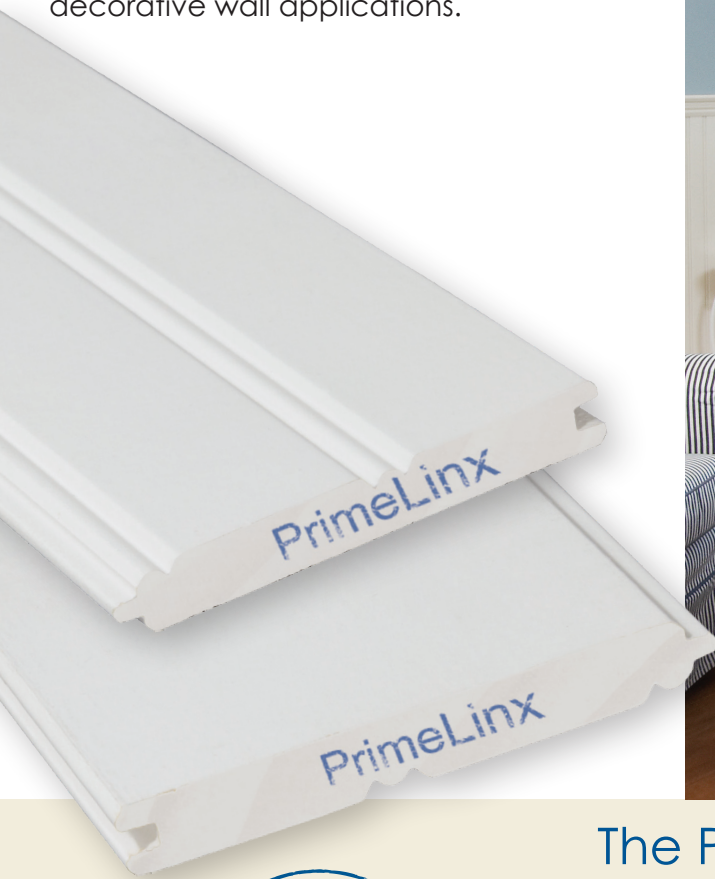

## Real Wood Ready to Install

PrimeLinX® Pattern Stock is the perfect choice for adding interest to a room. Our reversible edge & center bead and v-groove profiles are ideal for porch ceilings, wainscoting, and other decorative wall applications.